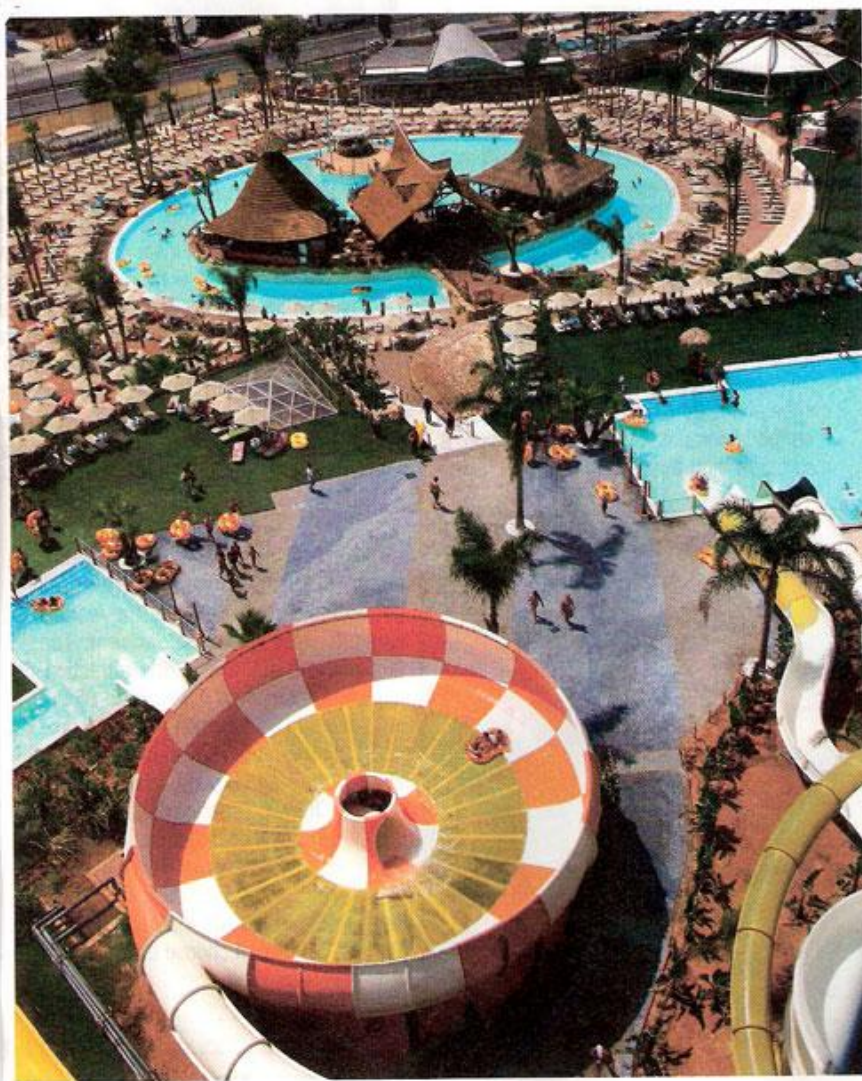

www.aquaticsintl.com ■ Winter 2010 ■ Waterparks + Resorts Today S-11